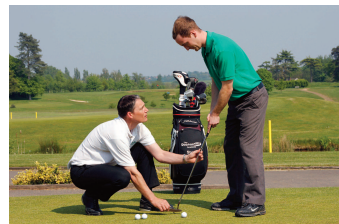

LADIES - similar to men and specifically:

Acceptable

- Short or long sleeved top with or without a collar
- Sleeveless top with collar (collarless tops must have sleeves)
- Trainer socks

Unacceptable

- Sleeveless tops without collars

JUNIOR - BOYS AND GIRLS

- Follow the respective gender rules with any variations at the discretion of the professional.

HELP TO AVOID SLOW PLAY

- Always be ready to play YOUR ball when clear to do so.
- Park your clubs at the exit of each green BEFORE putting out.
- Wave faster groups through.
- During match play, pick up when you lose the hole, or in Stableford, when you cannot score. Do not putt out.
- As a 4 ball, it should take no more than 2 1/2 hours to play the front 9 holes. If you are slower, you will be asked to let others through.

ETIQUETTE

- Sharing of clubs is strictly not permitted.
- Replace all divots.
- If you play out of a bunker, please rake it after use.
- Repair pitch marks.

Adhere to all paths where provided and do not enter conservation areas. Do not play until it is safe to do so – remember, it is your responsibility. Please ensure your mobile phone does not cause inconvenience to other golfers.

OUR AIM IS FOR EVERYONE TO ENJOY THEIR GAME OF GOLF.
UNDER NO CIRCUMSTANCES ARE GOLF CLUBS ALLOWED IN BEDROOMS.

Contact us

t 01394 382836
e golf@uffordpark.co.uk
w www.uffordpark.co.uk