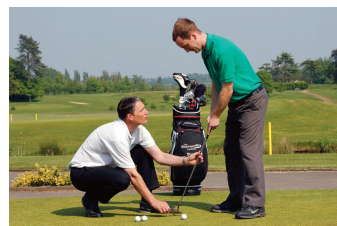

LADIES - similar to men and specifically:

Acceptable

- Short or long sleeved top with or without a collar
- Sleeveless top with collar (collarless tops must have sleeves)
- Trainer socks

Unacceptable

- Sleeveless tops without collars

JUNIOR - BOYS AND GIRLS

- Follow the respective gender rules with any variations at the discretion of the professional.

HELP TO AVOID SLOW PLAY

- Always be ready to play YOUR ball when clear to do so.
- Park your clubs at the exit of each green BEFORE putting out.
- Wave faster groups through.
- During match play, pick up when you lose the hole, or in Stableford, when you cannot score. Do not putt out.
- As a 4 ball, it should take no more than 2 1/2 hours to play the front 9 holes. If you are slower, you will be asked to let others through.

ETIQUETTE

- Sharing of clubs is strictly not permitted.
- Replace all divots.
- If you play out of a bunker, please rake it after use.
- Repair pitch marks.

Adhere to all paths where provided and do not enter conservation areas. Do not play until it is safe to do so – remember, it is your responsibility. Please ensure your mobile phone does not cause inconvenience to other golfers.

OUR AIM IS FOR EVERYONE TO ENJOY THEIR GAME OF GOLF.
UNDER NO CIRCUMSTANCES ARE GOLF CLUBS ALLOWED IN BEDROOMS.

Contact us

t 01394 382836
e golf@uffordpark.co.uk
w www.uffordpark.co.uk